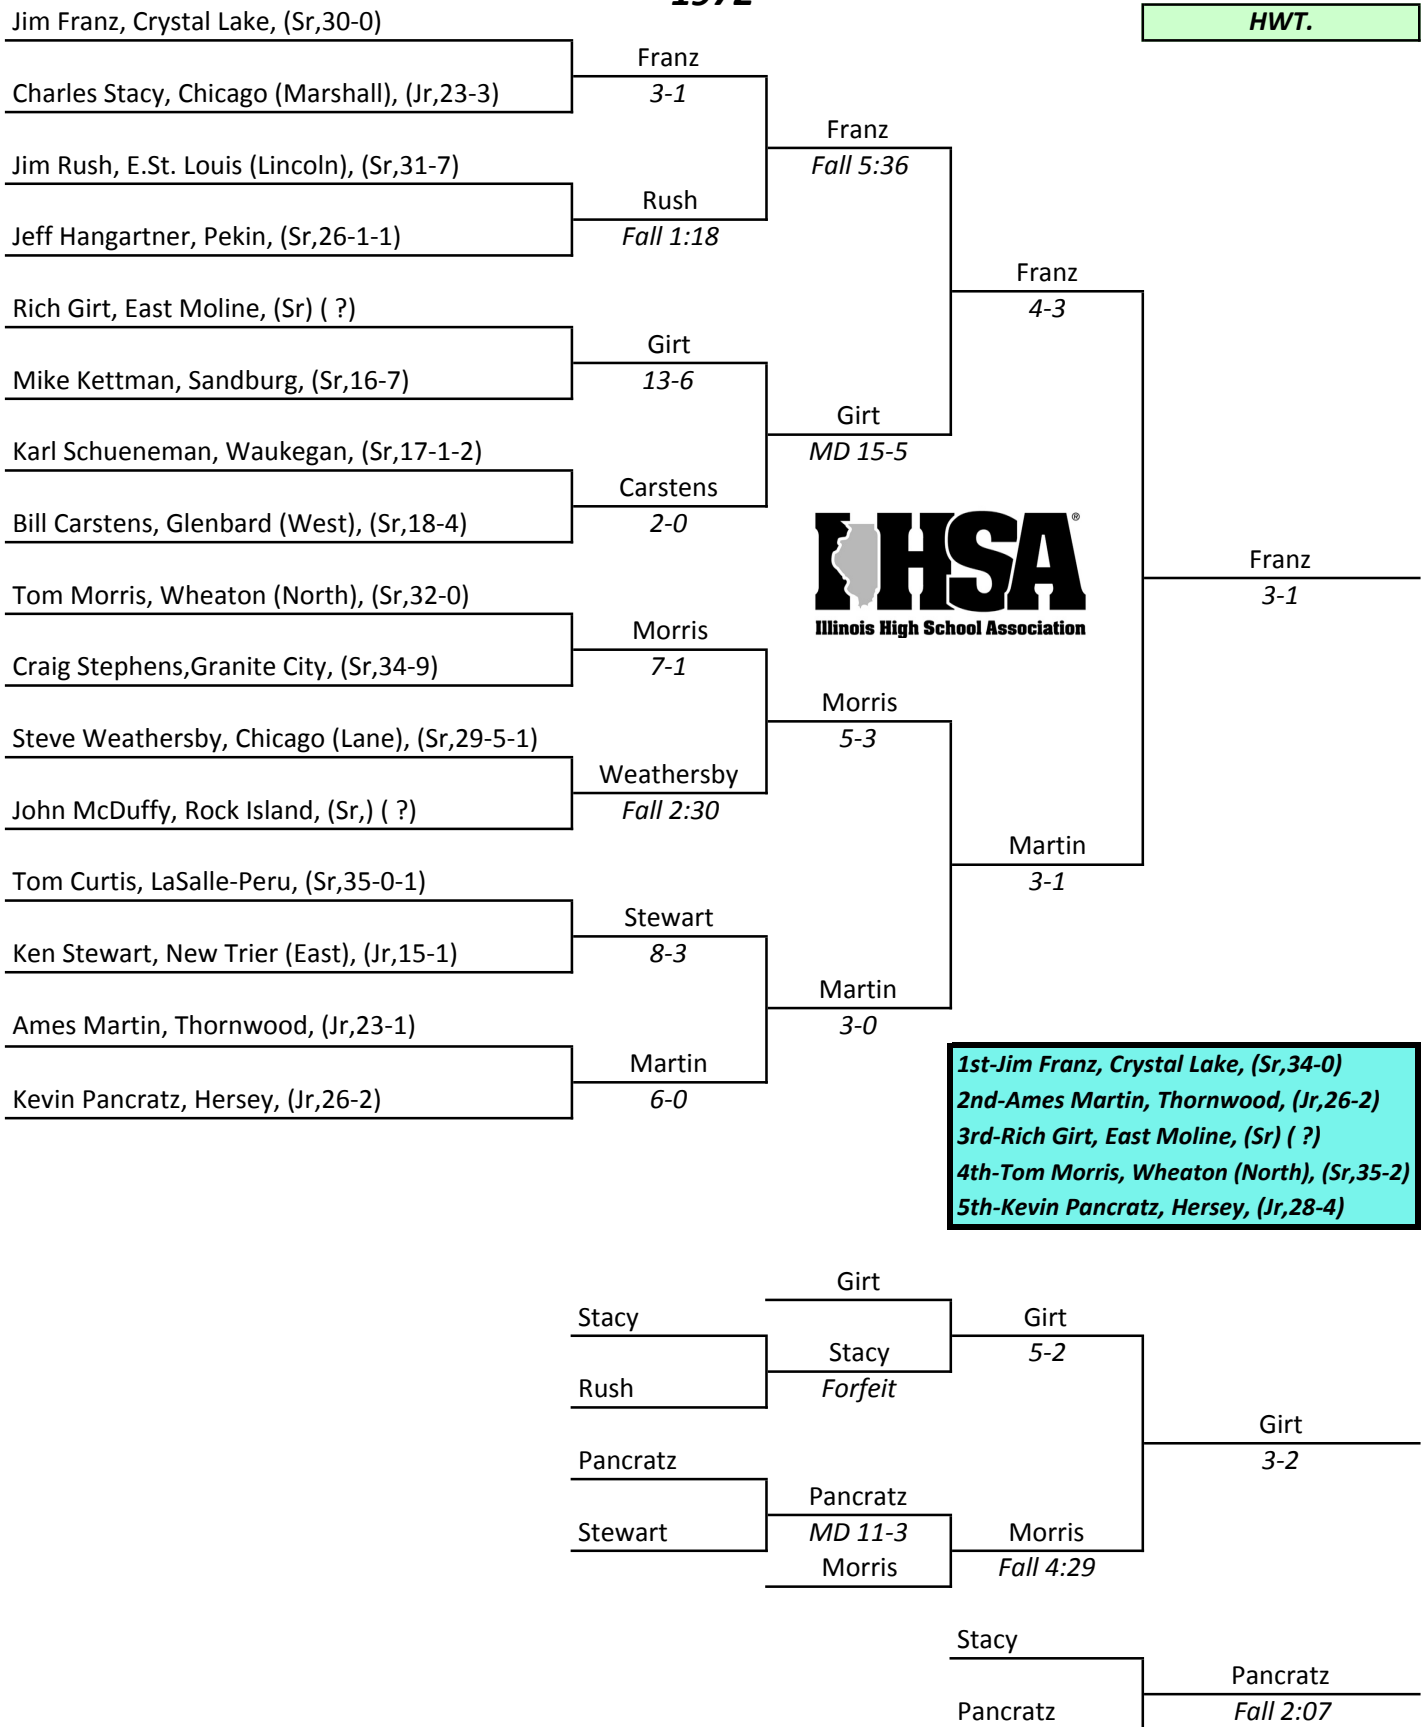

IHSA STATE INDIVIDUAL

1972

Horton Fieldhouse, Illinois State University, Normal, February 25th and 26th