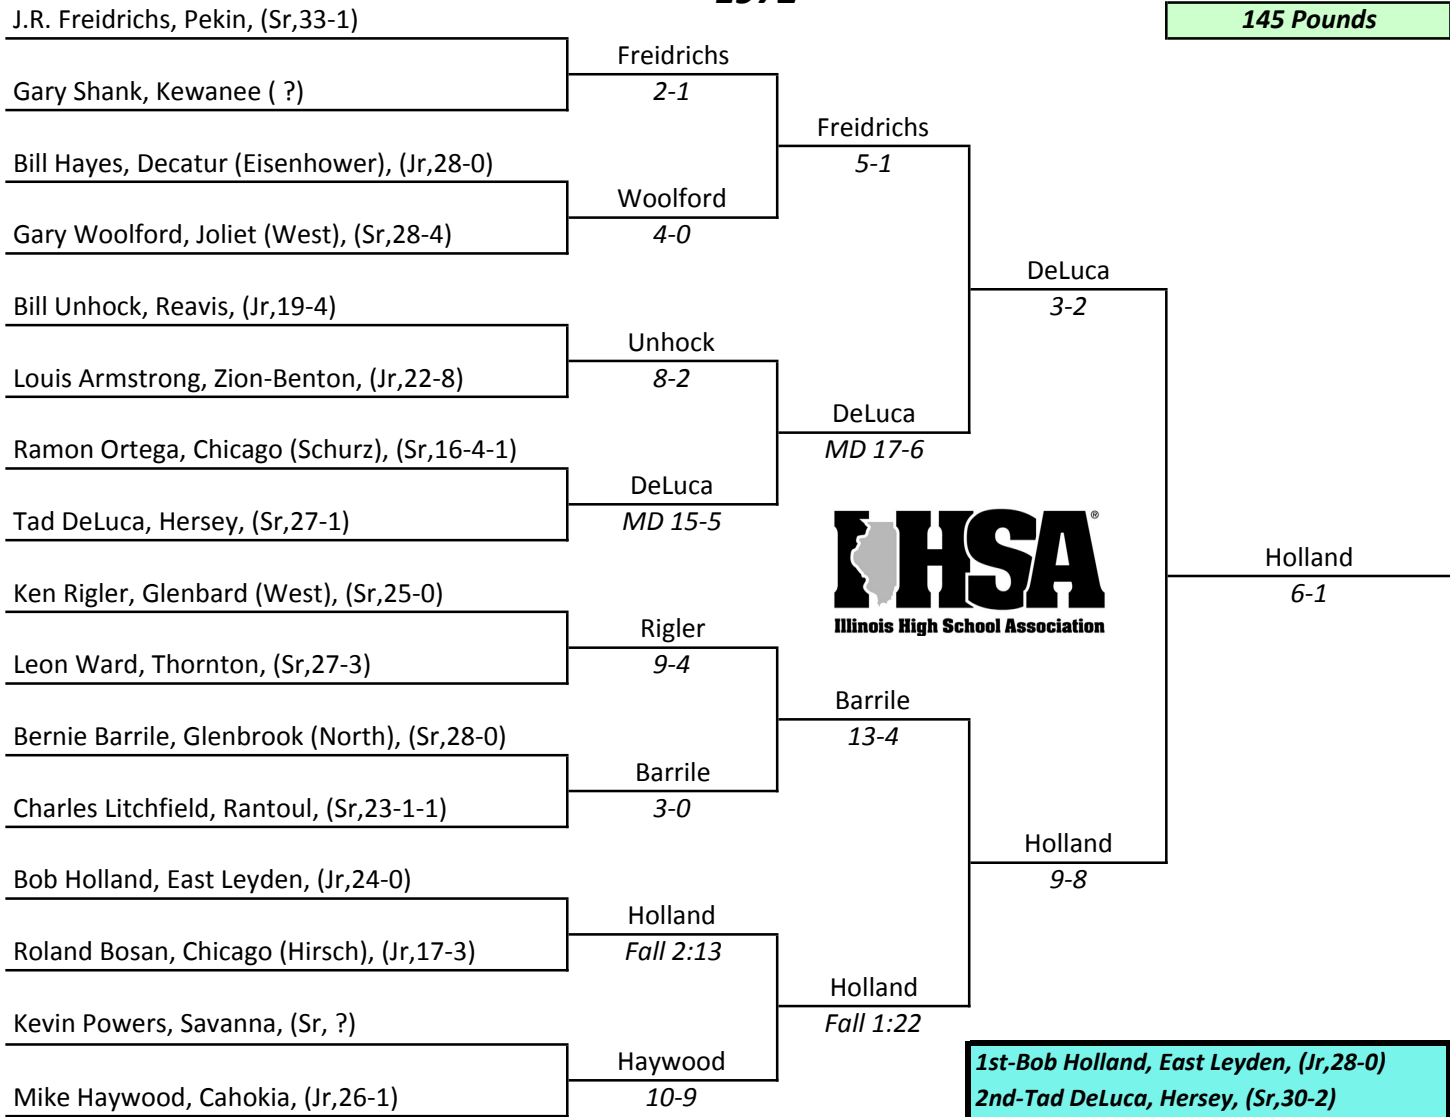

IHSA STATE INDIVIDUAL

1972

145 Pounds

Horton Fieldhouse, Illinois State University, Normal, February 25th and 26th