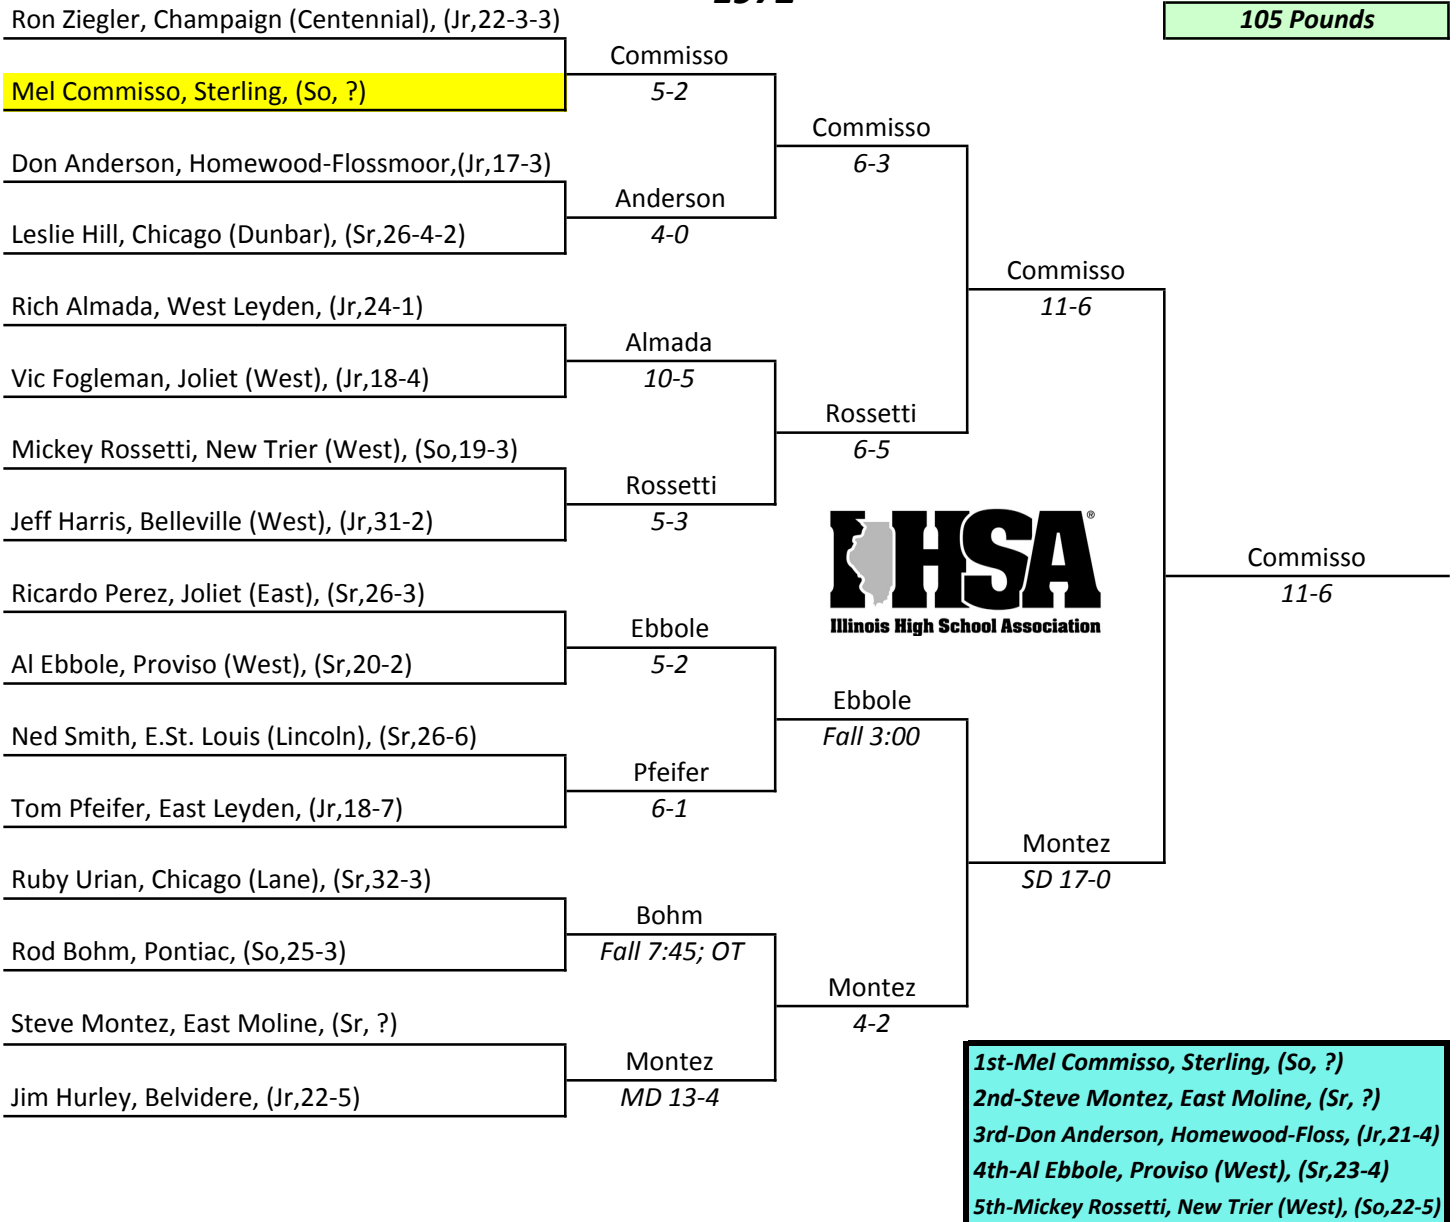

IHSA STATE INDIVIDUAL

1972

105 Pounds

Horton Fieldhouse, Illinois State University, Normal, February 25th and 26th