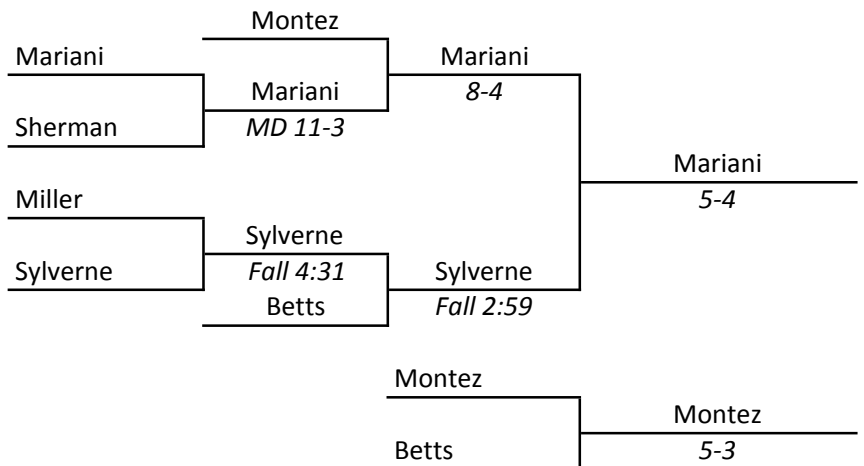

1972

105 Pounds

Horton Fieldhouse, Illinois State University, Normal, February 25th and 26th

IHSA STATE INDIVIDUAL

1972

- 1st-Jeff Alvis, Fremd, (Sr,31-2)
- 2nd-Bill Hardnett, Proviso E, (Jr,27-3)
- 3rd-Dana Mariani, Bloomington, (Sr,30-4-4)
- 4th-Jim Sylverne, Maine (East), (Jr,24-5)
- 5th-Bennie Montez, East Moline,(Sr,?)

Horton Fieldhouse, Illinois State University, Normal, February 25th and 26th

IHSA STATE INDIVIDUAL

1972

Horton Fieldhouse, Illinois State University, Normal, February 25th and 26th

IHSA STATE INDIVIDUAL

1972