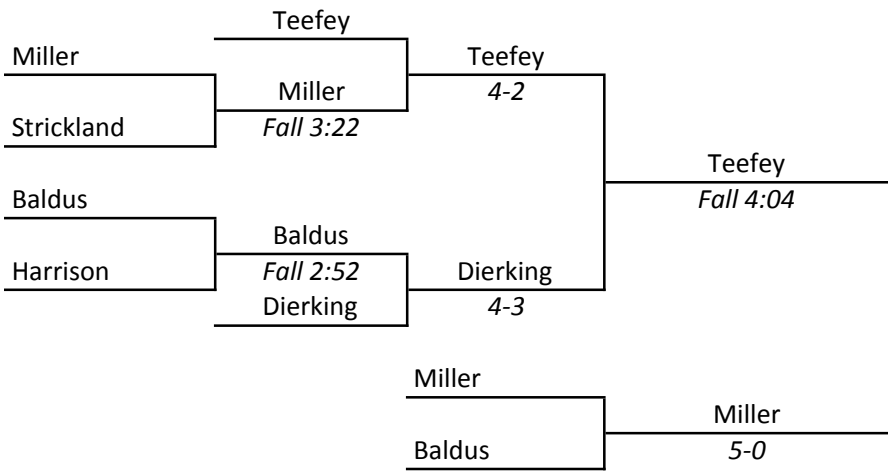

IHSA STATE INDIVIDUAL

1972

185 Pounds

Horton Fieldhouse, Illinois State University, Normal, February 25th and 26th