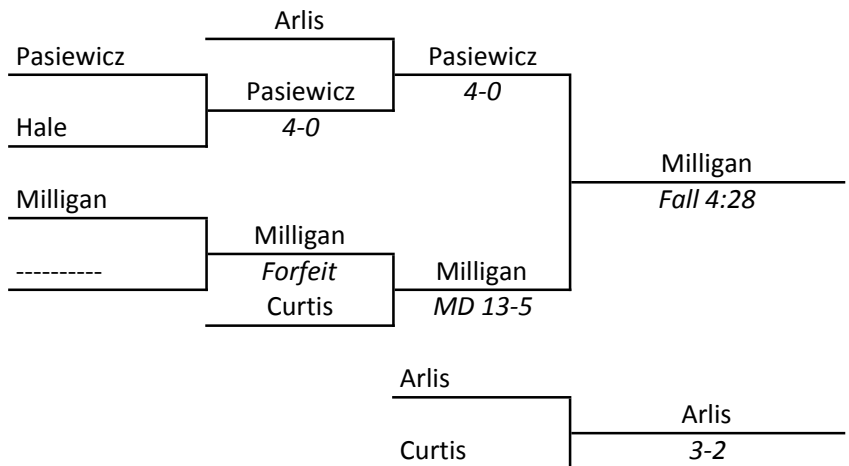

Horton Fieldhouse, Illinois State University, Normal, February 25th and 26th

IHSA STATE INDIVIDUAL

1972

Horton Fieldhouse, Illinois State University, Normal, February 25th and 26th

IHSA STATE INDIVIDUAL

1972