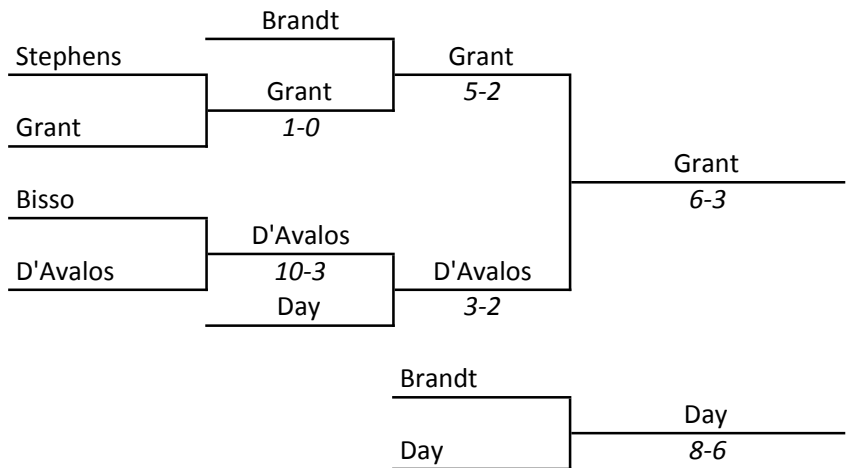

IHSA STATE INDIVIDUAL

1972

167 Pounds

Horton Fieldhouse, Illinois State University, Normal, February 25th and 26th