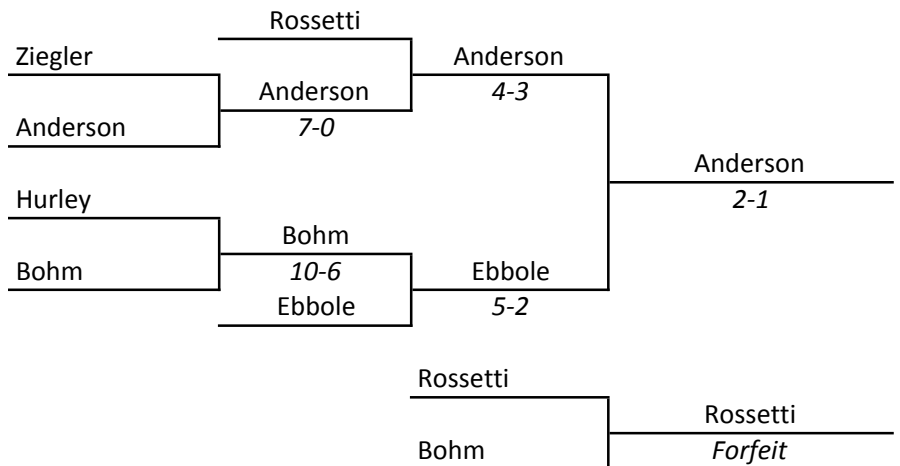

IHSA STATE INDIVIDUAL

1972

105 Pounds

Horton Fieldhouse, Illinois State University, Normal, February 25th and 26th