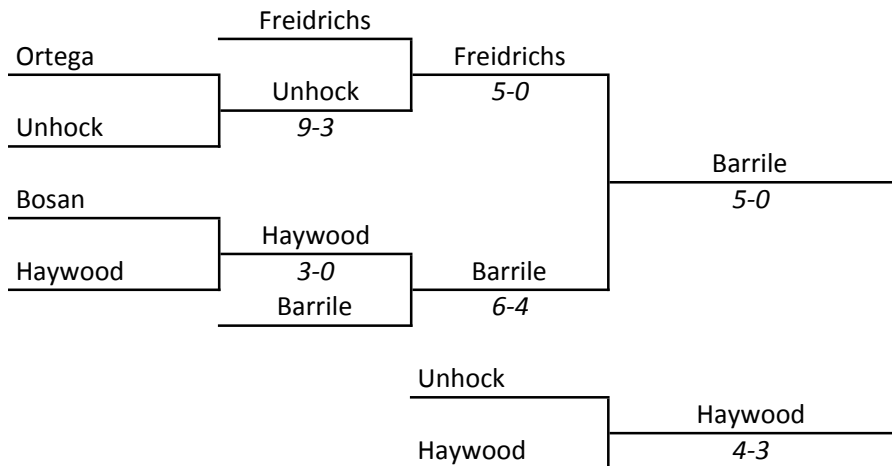

IHSA STATE INDIVIDUAL

1972

145 Pounds

Horton Fieldhouse, Illinois State University, Normal, February 25th and 26th