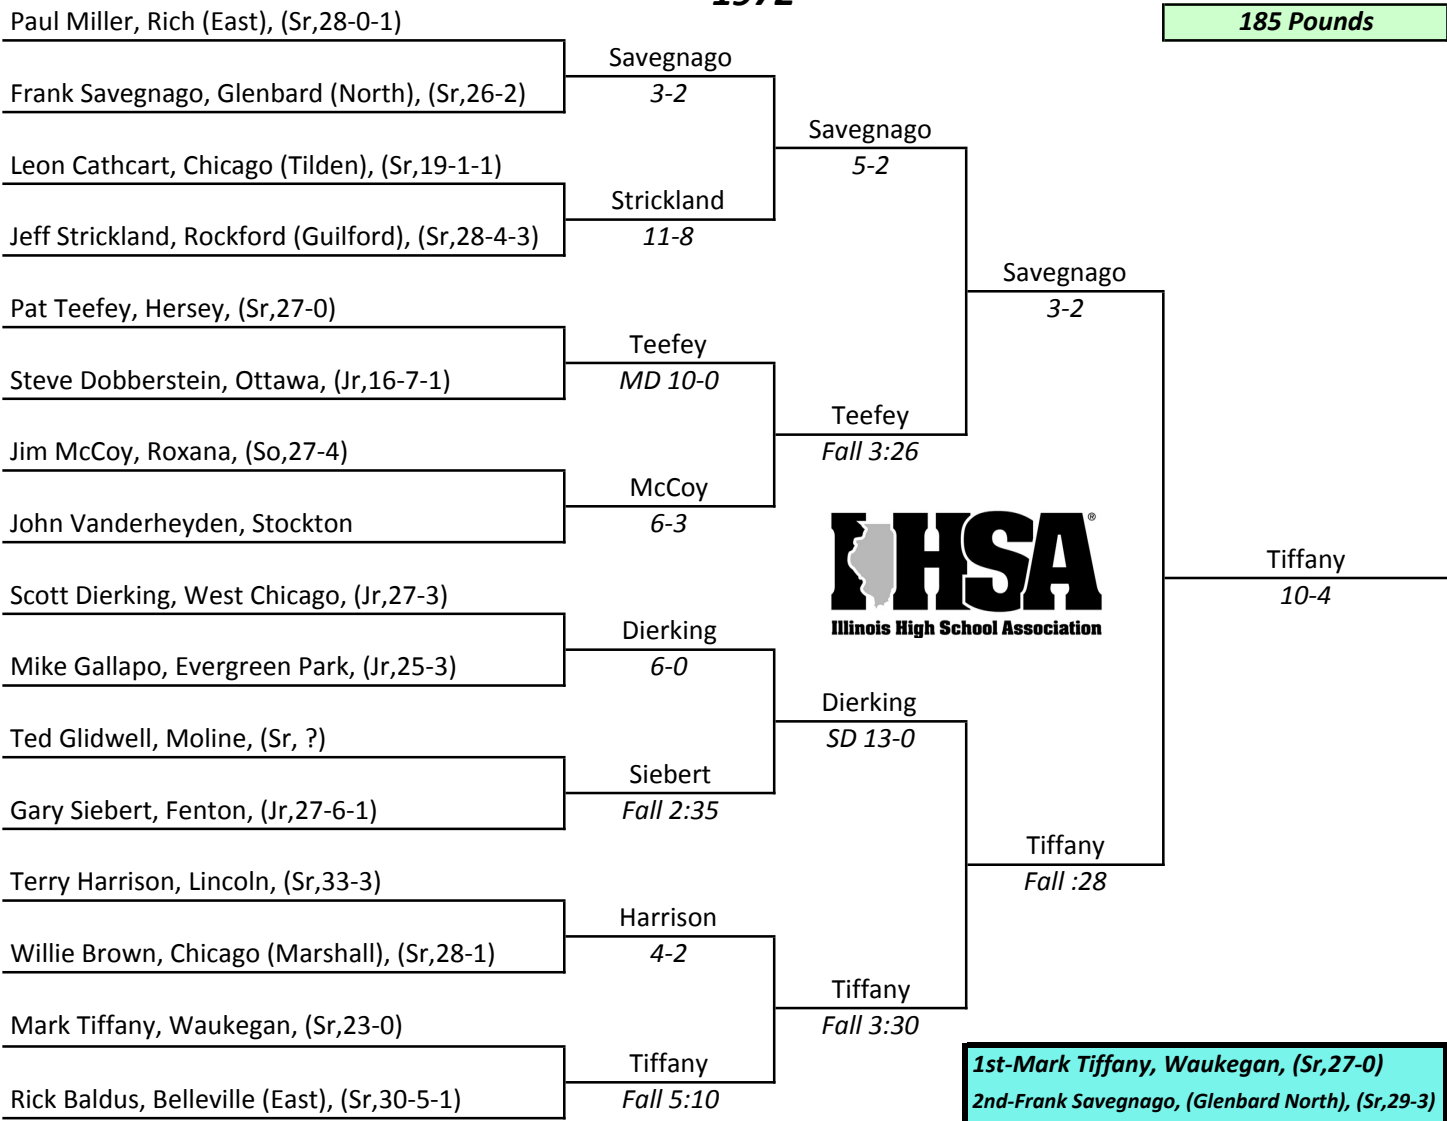

IHSA STATE INDIVIDUAL

1972

185 Pounds

Horton Fieldhouse, Illinois State University, Normal, February 25th and 26th