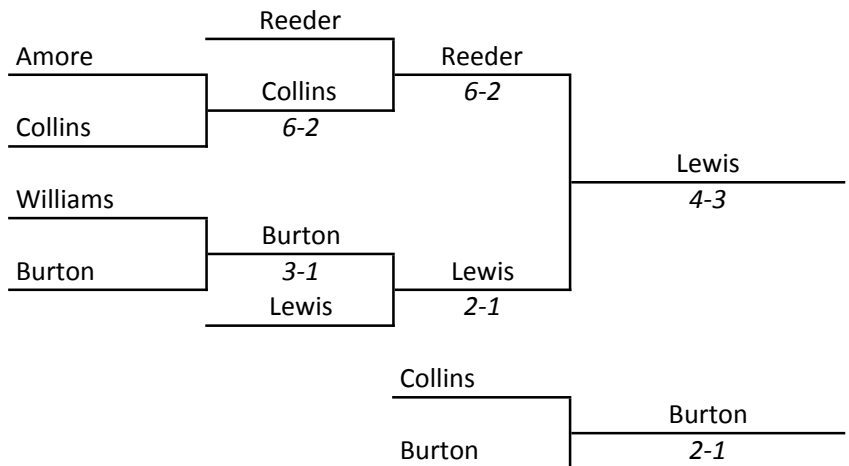

Horton Fieldhouse, Illinois State University, Normal, February 25th and 26th

IHSA STATE INDIVIDUAL

1972

- 1st-Brad Smith, Hersey, (Sr,31-0)**
- 2nd-Doug Wilson, Granite City, (Sr,43-2)**
- 3rd-Tony Filippo, Waukegan, (Sr,25-4-2)**
- 4th-Jim McCarville, Oak Lawn, (Sr,29-3-1)**
- 5th-Jeff Camp, Chillicothe, (Sr,?)**

Horton Fieldhouse, Illinois State University, Normal, February 25th and 26th

IHSA STATE INDIVIDUAL

1972

Horton Fieldhouse, Illinois State University, Normal, February 25th and 26th

IHSA STATE INDIVIDUAL

1972