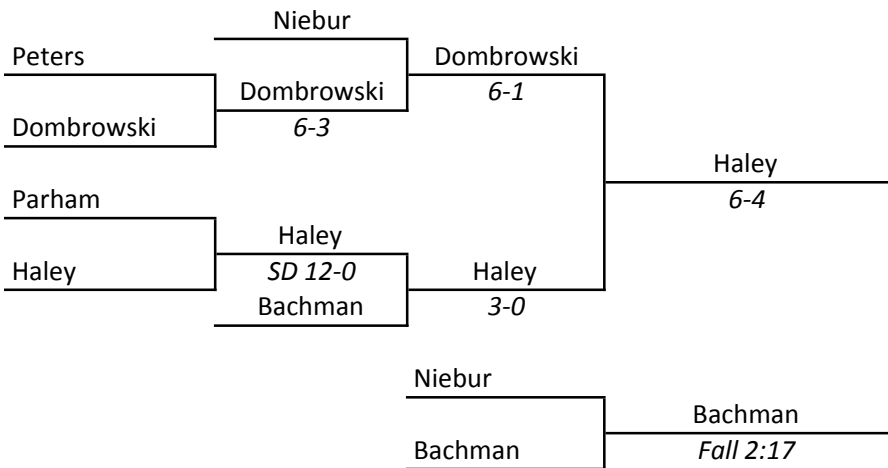

Horton Fieldhouse, Illinois State University, Normal, February 25th and 26th