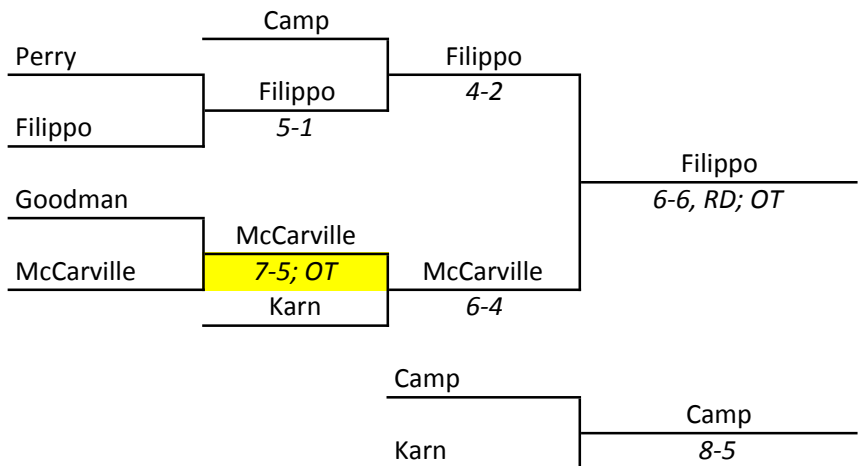

Horton Fieldhouse, Illinois State University, Normal, February 25th and 26th